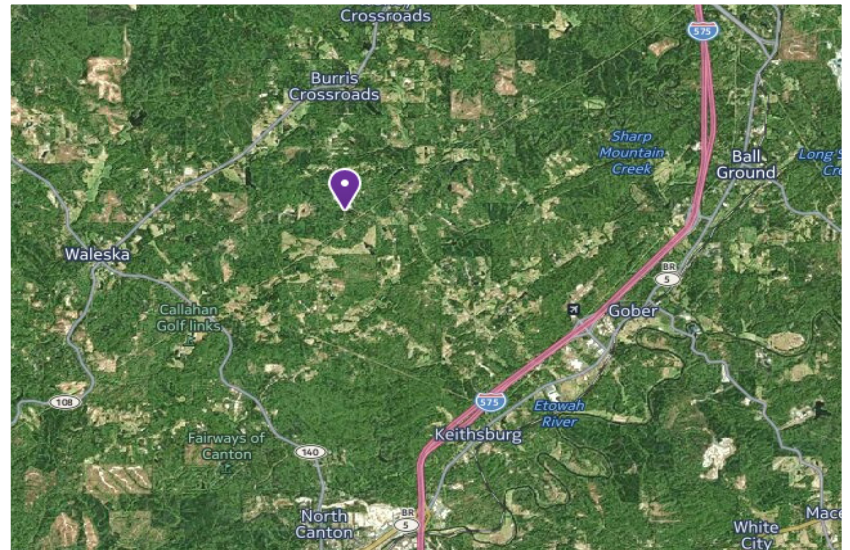

**Location: Lower Burris Road, Canton, Ga  
~0.53 Acres~**

**Bank Contacts: Gary Reece, Mark Mitton, Ryan Keeter**

**Phone: 706-253-9600 Email: [info@cbopc.com](mailto:info@cbopc.com)**

**Special Financing Available**